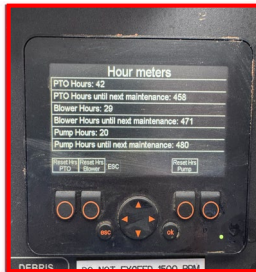

MODEL	X-15 Hydro Excavator
SERIAL NUMBER	XV-7203-X15
VIN	1NKZX4TX3SJ139179
CHASSIS	Kenworth T880 Tri-Drive
ENGINE	Cummins X15 525 HP @ 1,950 RPM
TRANSMISSION	Allison 4500 RDS
EVALUATION	“Inspected & fully serviced by Hi-Vac Corporation. Photos are of actual truck. Chassis & body FET not included”
RECORDED HRS	Engine – 140.3 Hrs., Transfer Case (Operating Hrs.) – 42
EQUIPPED OPTIONS	Pneumatic vacuum breaker, Debris tank vibrator, Air excavation package, Backup camera system, Remote lubrication manifold, Toolbox & tool trays, Sliding tube rack, Lighting package
PRICE	On Application

UNIT DETAILS

Dash Layout

Hour Meter Display

Control Enclosure

KEY FEATURES

Click For Full Features List

- 15 yd³ debris tank capacity
- 1,700 gallons of fresh water
- 5,775 CFM & 27” Roots blower
- 20 GPM & up to 3,000 PSI water pump
- 360° coverage boom rotation
- 25’ boom reach with 8” tubes
- Noise-reducing enclosure
- Standard wireless controls with E-Stop